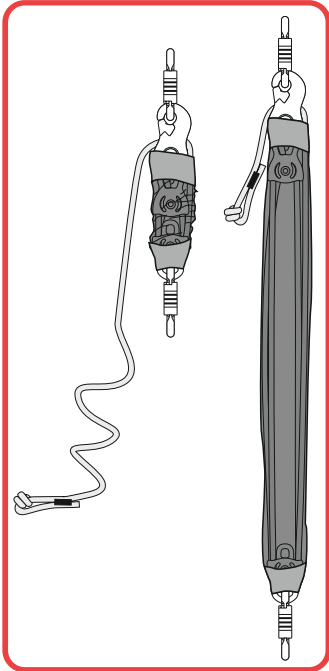

# TURBORESCUE DRUID KIT

RESCUE KIT

Ref. 371901 - 371902 - 371903

SELF RESCUE

A fast and easy-to-use rescue kit that uses the Turborescue for lifting an injured person after a fall and then lowering them to the ground using the Druid descender.

Mechanical advantage: 4.

Maximum lifting height: 65 cm.

All components are CE certified PPE.

Three lengths available:

**Ref.371901** - 20 m

**Ref.371902** - 50 m

**Ref.371903** - 100 m

TRAILER 15 l  
ref.2781  
Transport bag  
(for ref.371901  
and 371902)