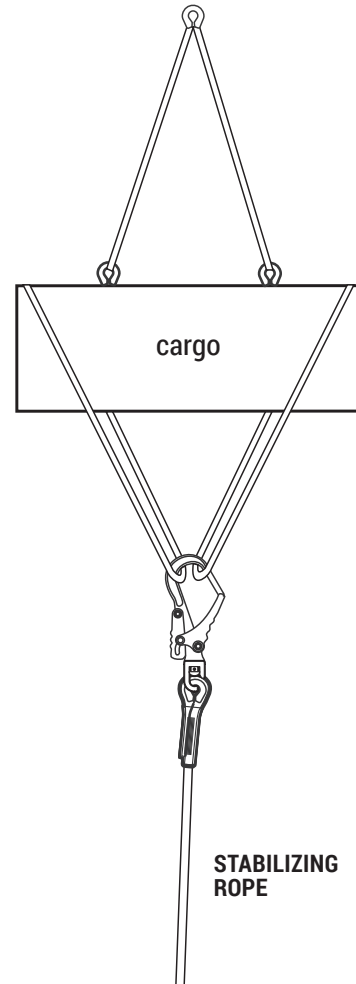

ref no.: **TUZ 012**

ref no.: **TUZ 014**

EXAMPLE OF APPLICATION

The new TUZ 012 / TUZ 014 for load stabilization with a length of 5 m - 20 m is equipped with an AZ 029 latch with swivel. The devices are used to secure the lifted load e.g. against uncontrolled sideways rocking.

PARAMETERS

Material: TUZ 012 / 014 - polyester

Length: 5m, 10m, 15m, 20m

Rope diameter: TUZ 014 - ø 14 mm
TUZ 012 - ø 12 mm

Available colours: TU 012 / 14 (Hi-Viz, yellow, orange, green)

TUZ 012 - ø 12 mm

| REF NO: | Length: | WEIGHT: |
|------------|---------|---------|
| TUZ 012 05 | 5 m | |
| TUZ 012 10 | 10 m | |
| TUZ 012 15 | 15 m | |
| TUZ 012 20 | 20 m | |

TUZ 014 - ø 14 mm

| REF NO: | Length: | WEIGHT: |
|------------|---------|---------|
| TUZ 014 05 | 5 m | 2KG |
| TUZ 014 10 | 10 m | 3.5KG |
| TUZ 014 15 | 15 m | 5KG |
| TUZ 014 20 | 20 m | 6.5KG |