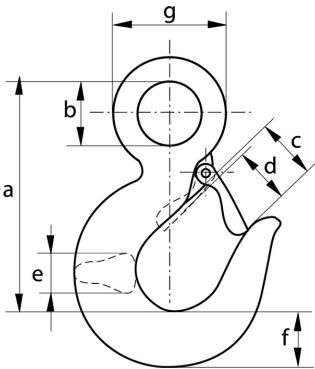

Large Eye Hooks

with safety latch

Material	Alloy steel, grade 6
Safety Factor	MBL equals 4 x WLL
Finish	Painted red
Certification	As standard; EC Declaration of Conformity

WLL	Length	Diameter		Width		Diameter	Diameter	Diameter	Product Code	Weight Each
		Eye	Opening	Opening	Eye					
Inside							Outside			
t	a	b	c	d	e	f	g			
	mm	mm	mm	mm	mm	mm	mm		kg	
1	81	19	24	22	15	20	38		78501	0.29
1.5	93	23	26	24	18	22	45		78502	0.43
2	104	28	27	25	20	27	52		78503	0.62
3	119	31	32	28	23	30	60		78504	0.83
4.5	146	39	41	34	29	38	74		78505	1.85
7	178	51	51	43	37	46	97		78506	3.55
11	230	62	61	52	46	58	122		78507	5.70
15	255	72	65	57	58	66	136		78508	9.96

**Safety Latch
Kit to Suit**

WLL	Product Code
t	
1	78201
1.5	78202
2	78203
3	78204
4.5	78205
7	78206
11	78207