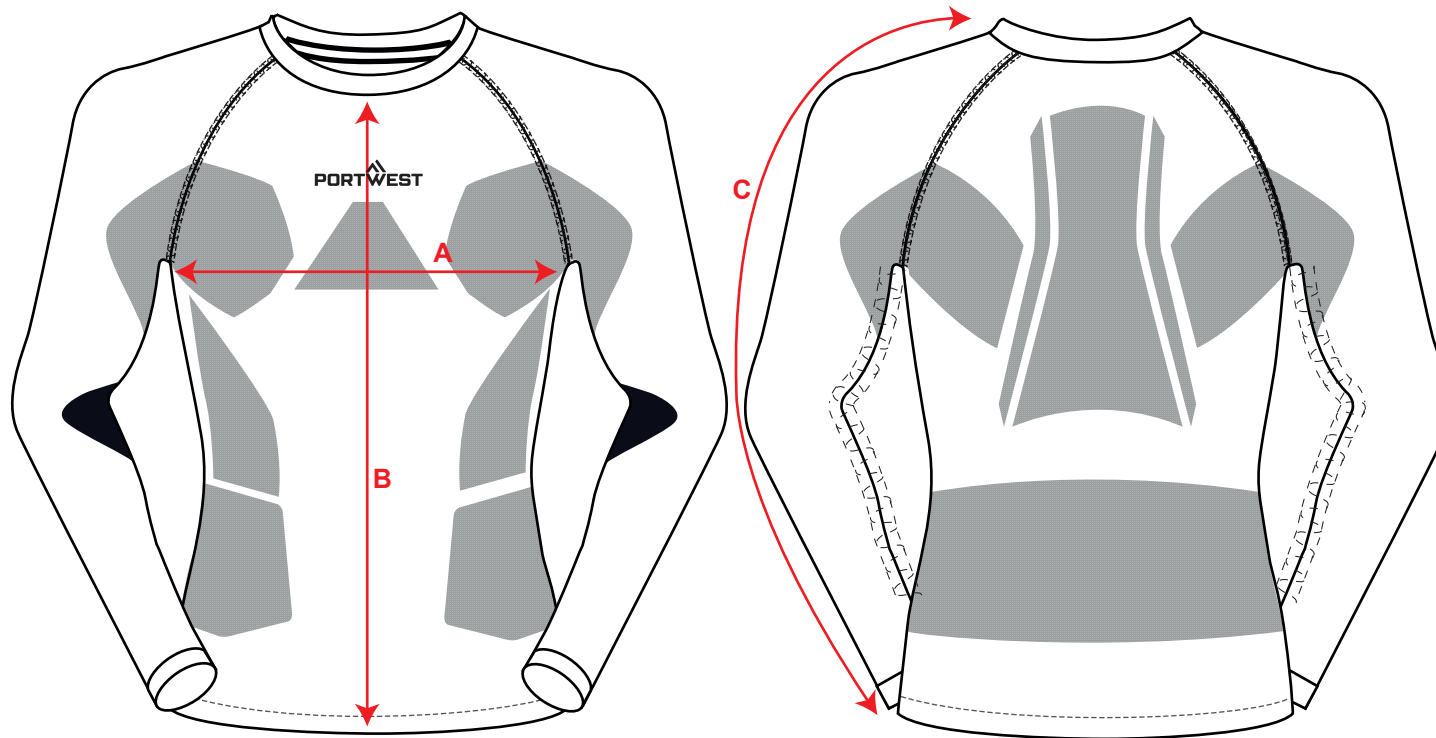

STYLE NO: **B173** DESCRIPTION: 60% Polyamide 35% Polyester 5%Spandex

B173		S	M	L	XL	2XL
Half chest	A	34.5	36.5	38.5	40.5	42.5
Centre front length	B	51	53	55	57	59
Sleeve length from shoulder point	C	74.5	76.5	78.5	80.5	82.5